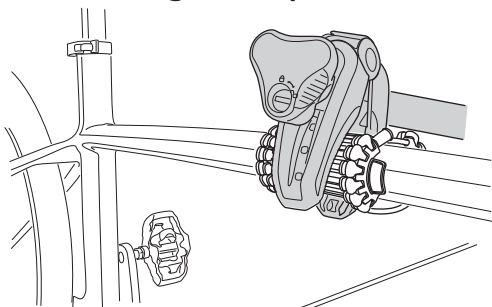

Thule AcuTight Torque Limiter Knob

Thule Sweden AB, Box 69, 330 33 Hillerstorp, SWEDEN

info@thule.com

www.thule.com

501-8087-02

› PART OF THULE GROUP

© Thule Group 2015. All rights reserved.