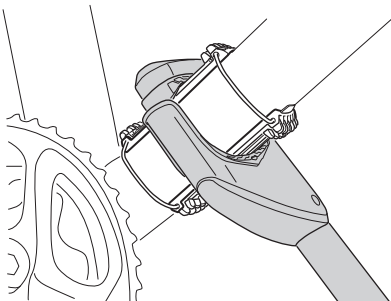

Thule ProRide 598